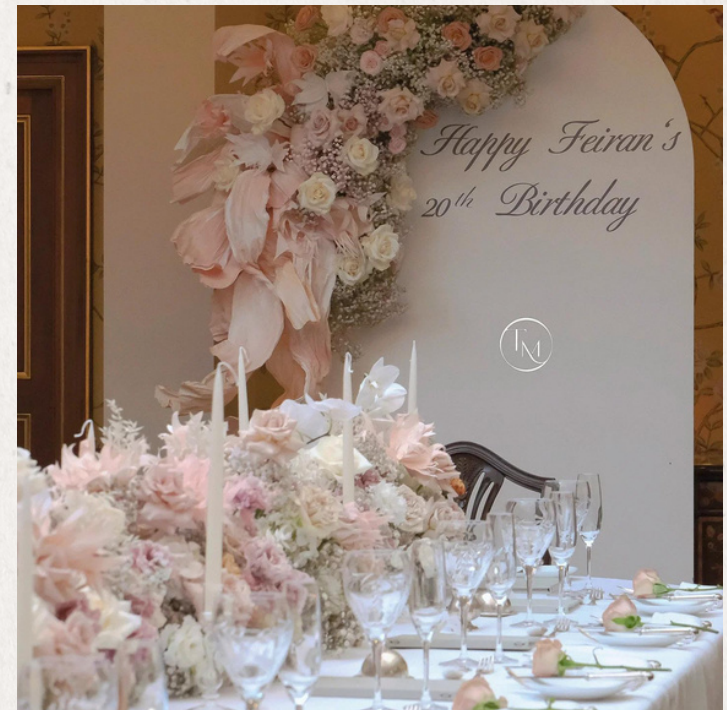

DREAMY PINK

THE LANESBOROUGH LONDON - 12 GUESTS

THE BRIEF

| Full event concept design, venue selection, decoration & planning

THE MOMENT
LONDON

OUR CONCEPT

HIGHLIGHTS

| Lavish floral arrangements embellished with intricately hand-crafted butterflies paper art.