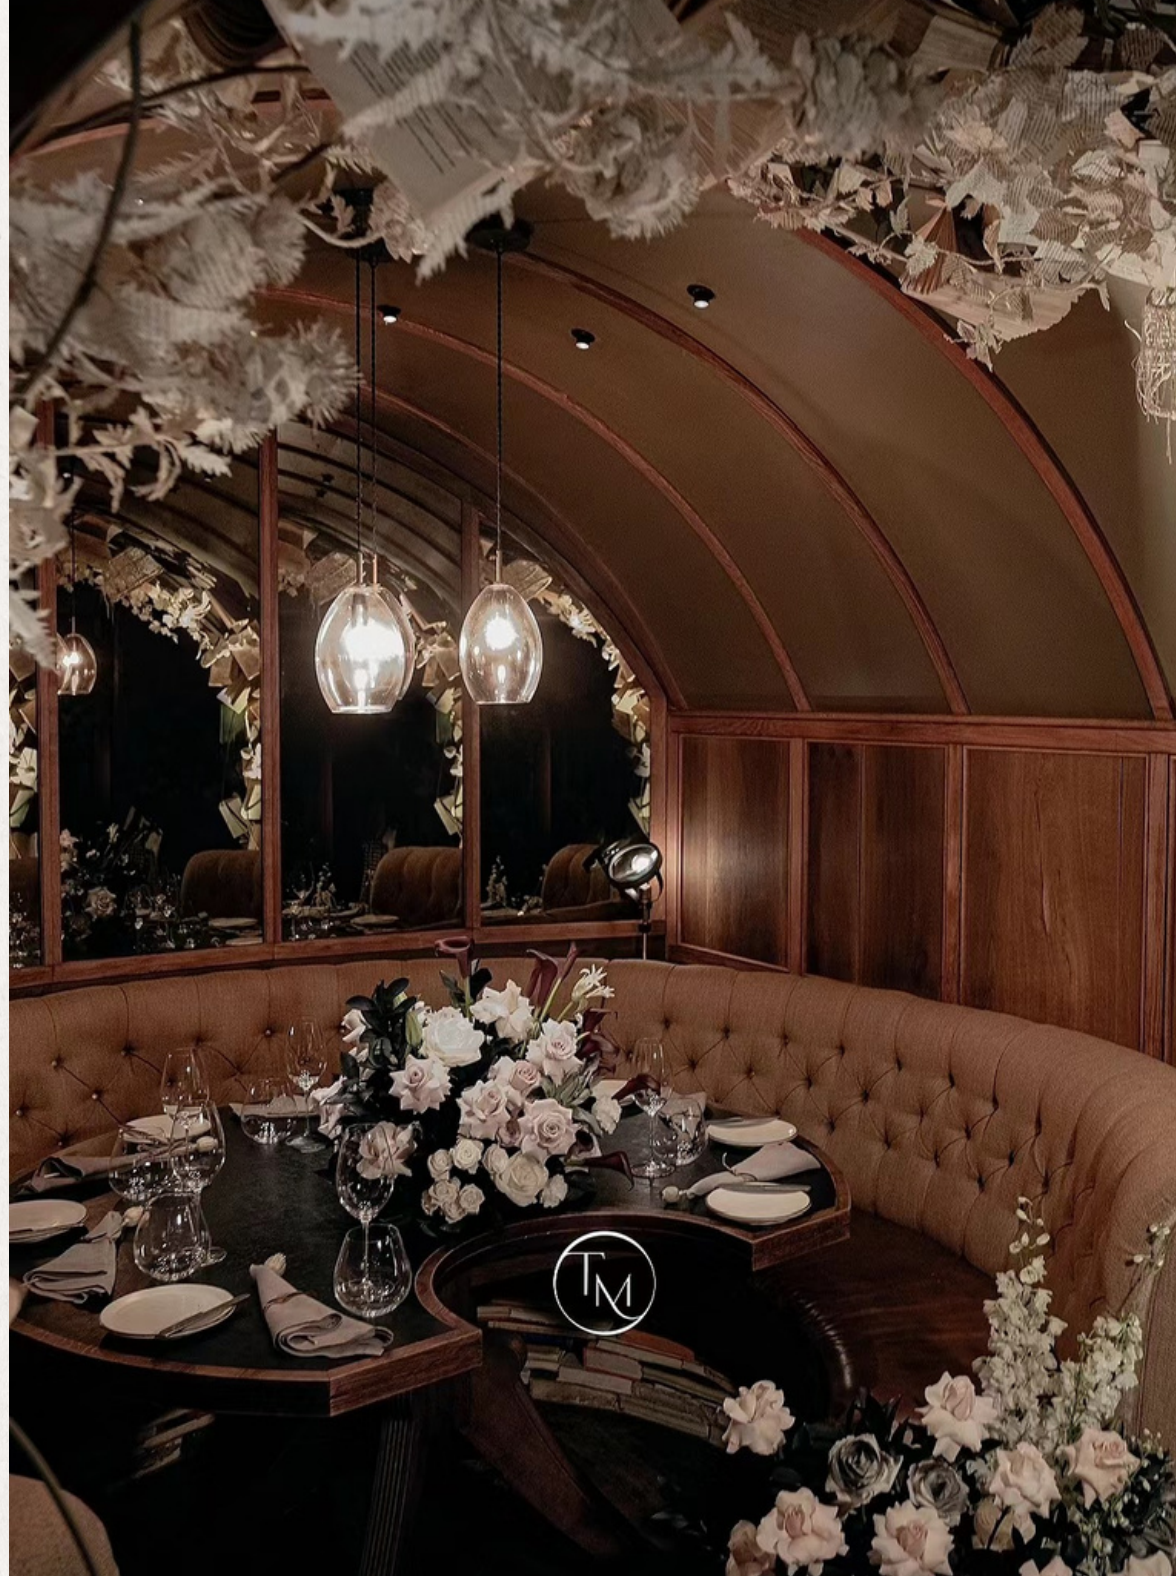

THE MOMENT
LONDON

OUR CONCEPT

THE MOMENT
LONDON

HIGHLIGHTS

FLOWER DOME

HIDE - 8 GUESTS

THE MOMENT
LONDON

THE BRIEF