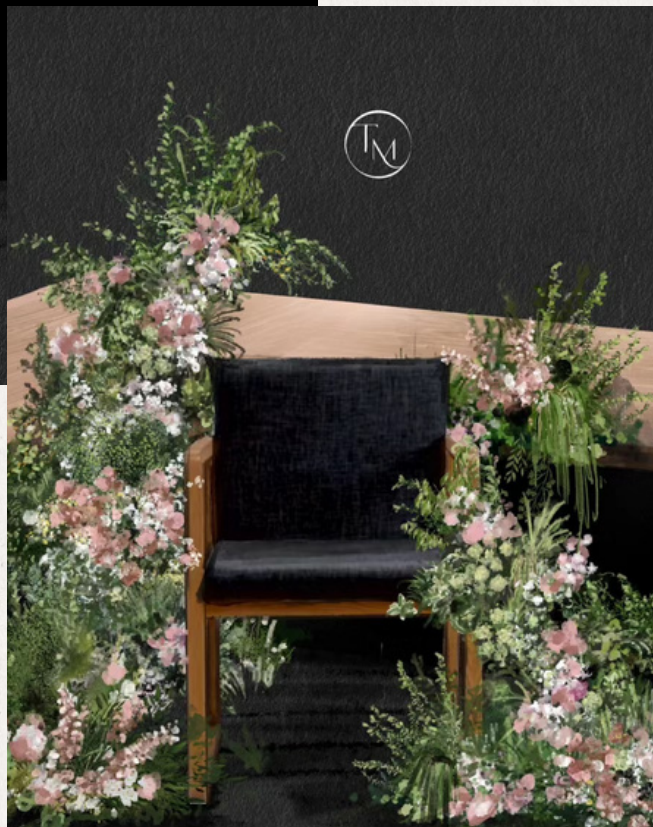

OUR CONCEPT

THE MOMENT
LONDON