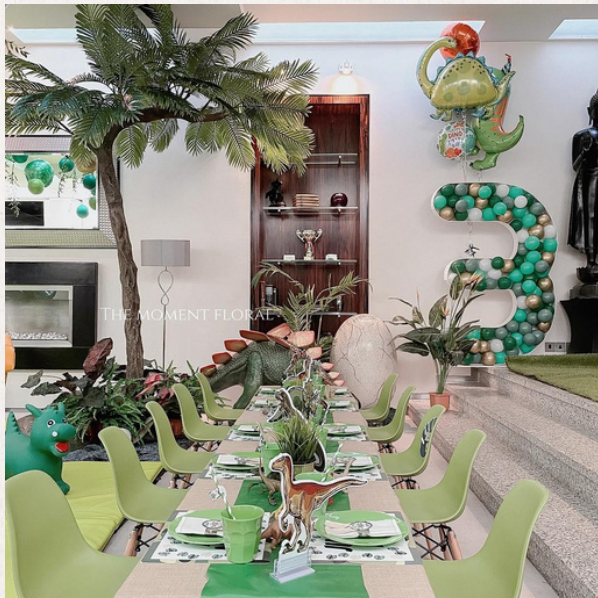

HIGHLIGHTS

- | On the ground: Bespoke Jurassic Park decoration set with artificial turf flooring, shrubs, large boulder props, and various dinosaurs.
- | Large and small dinosaur eggs to celebrate youthful growth.
- | Rising up: Indoor trees and floating dinosaur shaped balloons
- | Forest canopy: Layered Jurassic coloured floating balloons installation with suspended foliage for forest canopy effect
- | An amazing children's themed cake, and themed Lego sets to ensure the kids of all ages have a great time
- | Bespoke Jurassic park-themed decoration from large prop structures down to the details on hatching baby dinosaur prop